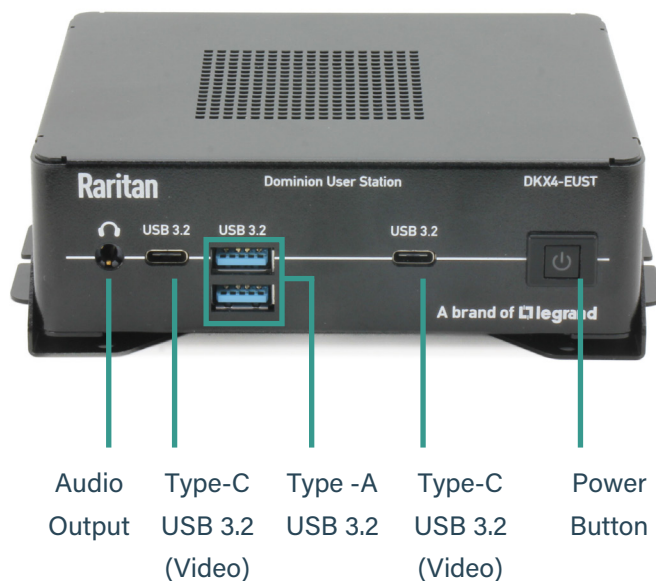

KX4 ENHANCED USER STATION PORTS AND CONNECTIONS

Front View