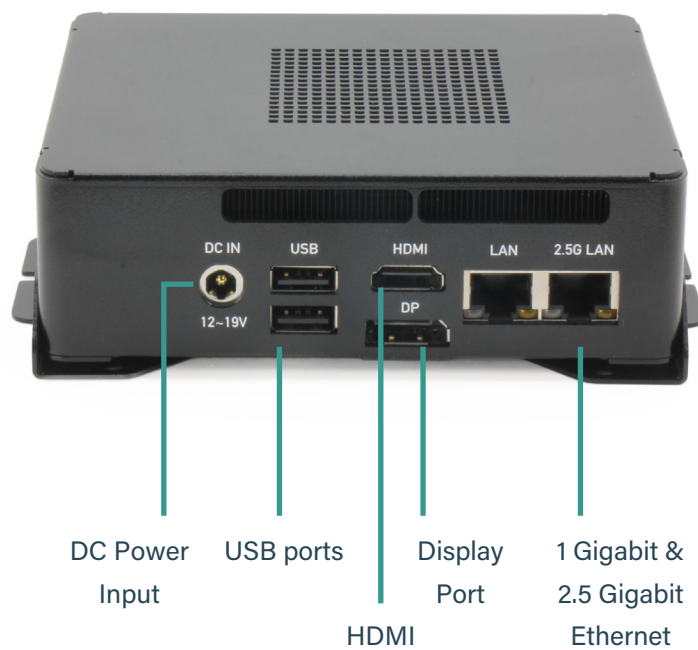

KX4 ENHANCED USER STATION PORTS AND CONNECTIONS

Front View

Rear View