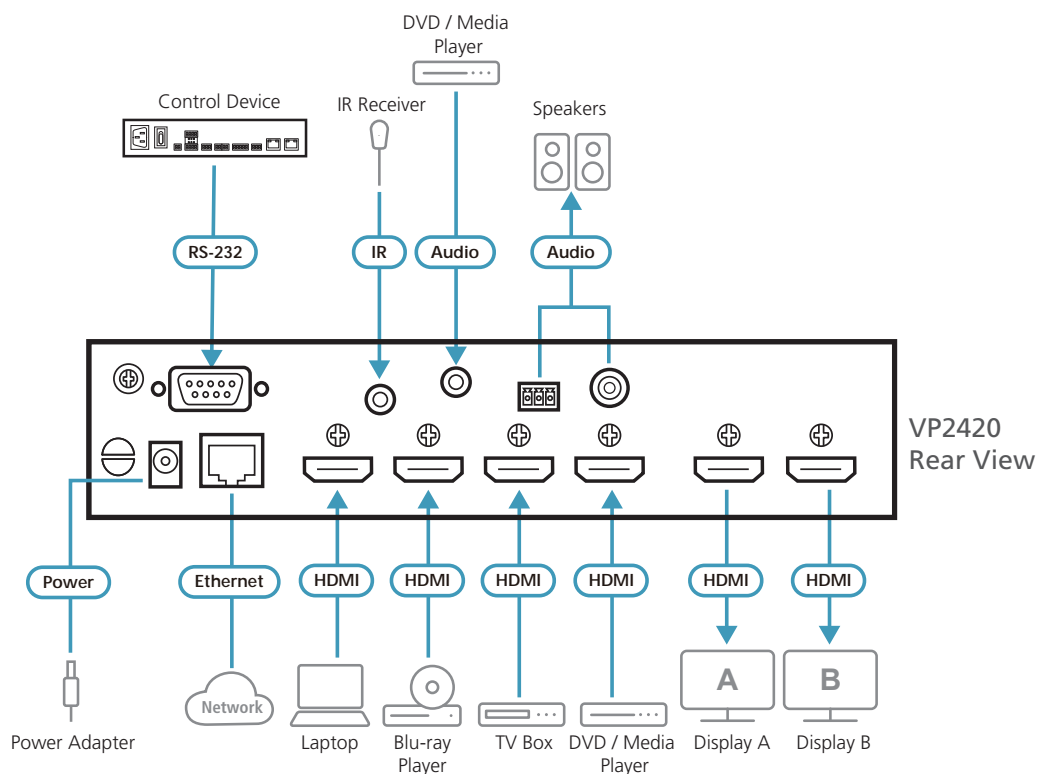

Features

Seamless AV Matrix Switching

- Supports 4 × HDMI inputs and 2 × HDMI outputs
- Supports Multi-view (full screen, PiP, PbP, triple/quad multi-view), Matrix/Mirror display modes, and Auto/Manual layout modes
- Supports audio embedding and de-embedding
- Seamless switching* at near-zero-second speed
- Auto switching — automatically detects and switches to the latest active source connection

Visually Stunning True 4K Outputs

- Supports up to 4096 × 2160/3840 × 2160 @ 60Hz (4:4:4) and 4K HDR
- Built-in True 4K scaler — supports video upscaling to True 4K
- EDID Expert™ — automatically selects the optimum EDID settings for smooth power-up, high-quality display, and the best video resolution across connected devices
- HDMI (3D, Deep Color, 4K); HDCP 2.2 compliant

The Ultimate Flexibility in Streaming Operation

- Multiple control options — front-panel pushbuttons, RS-232, IR, Telnet, Web GUI, and ATEN Video Presentation Control mobile app
- Consumer Electronics Control (CEC)
- Up to 4 × VP2420 cascable — displays up to 16 signals on one screen simultaneously
- Long distance transmission — up to 5m via a High Speed HDMI cable
- Supports stand-by mode for power saving and fast waking up
- Rack-mountable
- All-metal casing enhances durability

Note: The function is only available on Display A and applicable to single port switching. Multiview layout switching is inapplicable.